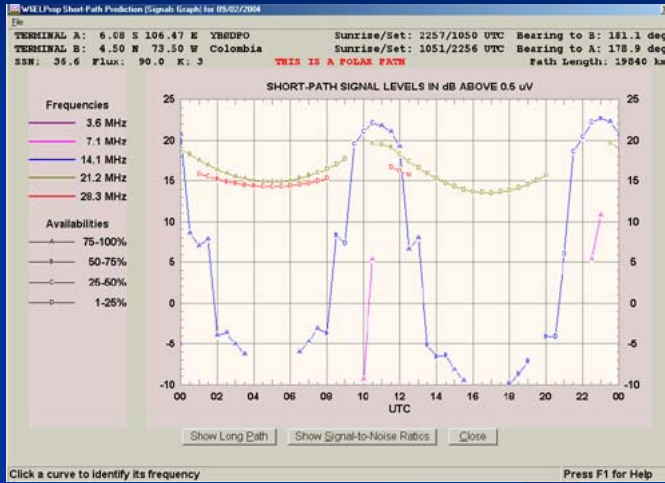

W6EL

Logger 32

Logger32

File Tools View Awards Setup Utilities Help

Logbook Entry - Operator: YBDDPO

Call: XV2

Sent: XV2M, XV2NA, XV2PD

Rcvd: 48 Sunset 10:58

Name: GTH

QTH: 182° at 525 Km

DX Spots

DX Spot	Freq	Comment	Time	Origin
RZMYL	21250.0	any QSL via Buro ??	10:30	DLTHSV
RZMYL	21250.0	yl radio club	10:28	IK0NQ-15
IQ4U	21025.0	Inx qso	10:28	A61Q
RNSHM	14184.9	RDA TO-03	10:28	UA9CA
AS2GR	21240.0	with 9k2hr in arab qso	10:27	IK0NQ-15
RKEYYA6	14178.0	RDA-DA21	10:27	IQ4U
XVZLC	14195.0	with 24pc	10:27	JA6TIT
FEDWB	14260.0	EU-048	10:27	HABPV
Q3LLN	21025.0	Inx	10:26	A61Q
9A2OM	14220.0	ca 20 mtra	10:26	PE1HCS
389FR	21020.0	ca ca	10:24	IT9SFT
HABTP	7065.0	lego seru i1022 5/9	10:26	IK5ZTT
309FR	21020.0		10:20	OM7PY
SPMAD	14180.0	DX ?????	10:19	EA3AHH

Previous QSOs

CALL	CONT	QOZ	FREQ	IOTA	ITUZ	MODE	NAME	SL_RCV	SL_SEN	ZSL_VIA	GSO_DATE	QTH	ST_RCV	ST_SEN	TIME_ON	GSO_NAME
IC20MH	EU	15	Italy	18082	28	OV	Jack	N	N		26 Aug 04		599	599	14:14	22805
I230BA	EU	15	Italy	18082	28	OV	Jack	N	N		26 Aug 04		599	599	14:16	22806
PA1FR	EU	14	etherland	18082	27	OV	Francis	N	N		26 Aug 04		579	579	14:18	22807
AT0RI	AS	22	India	14040	AS-173	41	OV	N	N		27 Aug 04		599	599	02:01	22808
A71BX	AS	21	Qatar	14016	39	OV	Ali	N	N		01 Sep 04		599	599	15:11	22809

Vietnam Need on 20M Sunrise 22:48 Sunset 10:58 2°182° at 525 Km 02 Sep 04 10:35