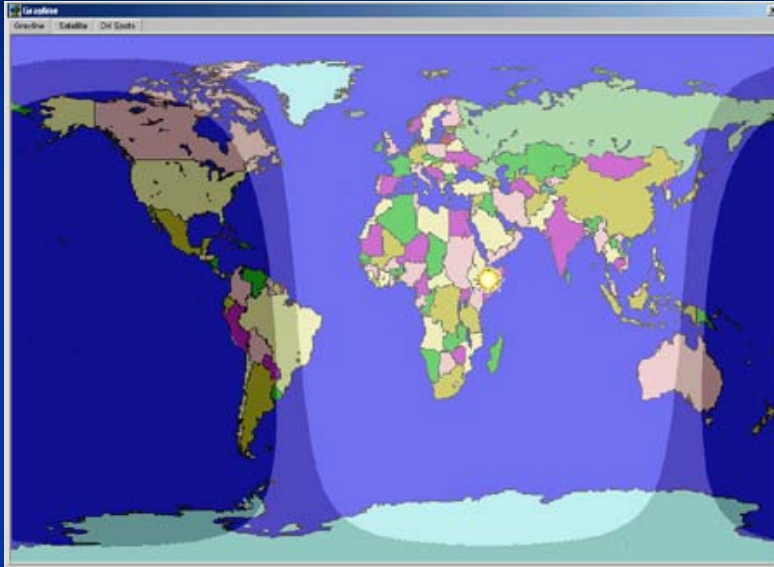

Gray Line

W6EL

Terminal A		Terminal B	
Prefix or Locator DEFAULT	Latitude 00 00 S	Prefix or Locator HK	Latitude 4 5
Use Default	Longitude 106 47 E	Use Default	Longitude 73 5
Select from AList	Name TBCDDO	Select from BList	Name Colombia
Enter Manually		Enter Manually	
Date 09/02/04		Solar Index 90	K Index 3
OK (F9)		Cancel	

Enter a K index between 0 and 9 (or leave blank or enter -1 for an average K index) Press F1 for Help