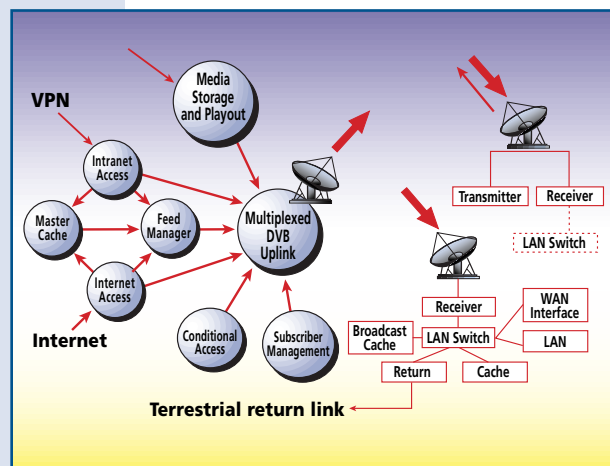

A SAMPLING OF OUR ENTERPRISE NETWORK DESIGN AND IMPLEMENTATION EXPERIENCE

ENTERPRISE	SOLUTION
Telecom Carrier	• 45 Mbps connection to Australia from Los Angeles -- • Los Angeles teleport shared hub • Intelsat C-band satellite space segment • Earth stations in Australia
Telecom Carrier	• Digital communications uplinks/downlinks • Long Island International Teleport shared hub • SatMex5 C-band satellite space segment • Co-location of customer equipment • Interconnection to customer network
Corporate Customer	• Digital communications services • Long Island International Teleport shared hub • New Skies C-band and K-band satellite space segments • C- and K-band fly-away earth stations • Integration of services into fiber back-haul network to customer • Integration of customer-defined satellite network
An Oil Services Company	• Long Island International Teleport shared hub • GE Ku-band satellite space segment • Mobile, vehicle-mounted Explorer-Ku satellite earth stations
A Major Prime Contractor	• Los Angeles teleport shared VSAT hub serving Pacific • Intelsat Ku-band satellite segment covering Japan and Korea • Fiber back-haul to customer location
Telecom Carrier	• Long Island International Teleport Network Operations Center • 24 / 7 monitoring of customer routers and UK earth station

Typical Integrated Service NOC and Downlink Options