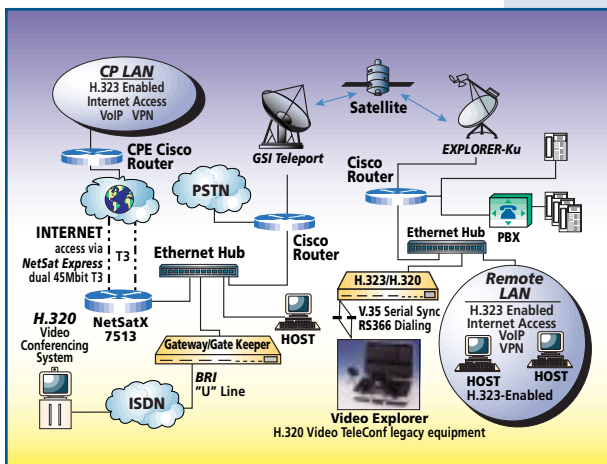

Typical IP Multimedia Application

ON THE COVER

Top: The Long Island International Teleport located at Globecomm System's headquarters. Additional antennas are rooftop mounted.

Bottom: The NetSat Express Network Operations Center, located at The Long Island International Teleport.