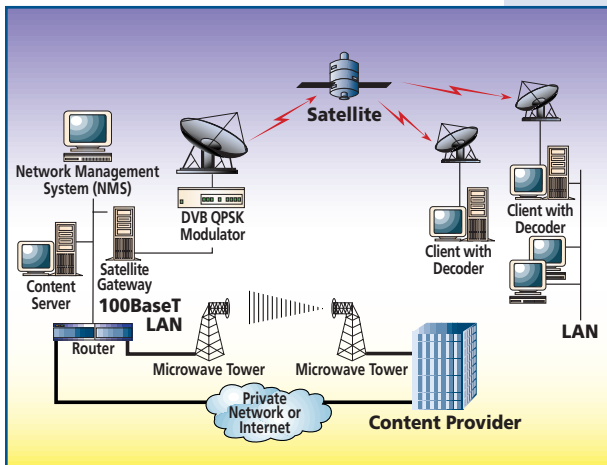

This unique combination of Internet Protocol engineering and satellite communications engineering capability, and a full range of satellite and terrestrial services, provides our customers with "one stop outsourcing" for their global telecommunication service requirements. This allows users to concentrate on their own core business offerings, while obtaining the required telecommunication services at competitive prices with the desired quality of service.

Often, Globecomm Systems Enterprise Service Solutions include satellite services, earth station hardware, terrestrial services, and 24/7 operations and network management. We invite you to contact us at any time to discuss your particular end-to-end service requirements. Our customers define their telecommunication requirements to our application engineers, and then Globecomm Systems, in cooperation with NetSat Express, develops a customized proposal for implementation of the required services by leveraging our facilities in New York, Los Angeles, and London, as part of an end-to-end solution. Our service solutions provide global coverage using satellites accessible from these three strategic locations. At each of these locations, Globecomm Systems and NetSat Express have rich fiber connectivity for interface to terrestrial networks in the U.S. and Europe.

Typical Satellite DVB Network for IP Multicast

FEATURES

Bundled Service Offerings include:

- Complete Hardware Solutions implemented globally
  - -- satellite earth stations
  - -- wireless local loop access systems
- Complete Service Solutions
  - -- Internet Access
  - -- IP Telephony
  - -- IP Multicast
    - -- Digital package delivery
    - -- Streaming media
  - -- Uplink services in New York, Los Angeles, and London
  - -- End to End network engineering
  - -- Operations and maintenance
  - -- 24 / 7 Network Operations Centers (NOC)
  - -- Terrestrial connectivity
  - -- Virtual Private Network offerings
- Economical
  - -- High-bandwidth, IP-based networking "anywhere-anytime"
- Global Coverage
  - -- Available virtually anywhere in the world within available satellite footprints, regardless of terrain, distance or climate
- Highest Quality of Service and On-time Delivery
  - -- Proprietary network simulation and earth station simulation software allows us to validate solutions before implementation, to assure on-time delivery and quality of hardware and services
- Rapid Deployment
  - -- Globecomm Systems' regional Business Teams implement your solution on-site, in a timely manner, anywhere around the globe
- Easy-to-have, easy-to-use
  - -- We do everything needed to design, build, operate and maintain your Enterprise Solution, so you can concentrate on your core business