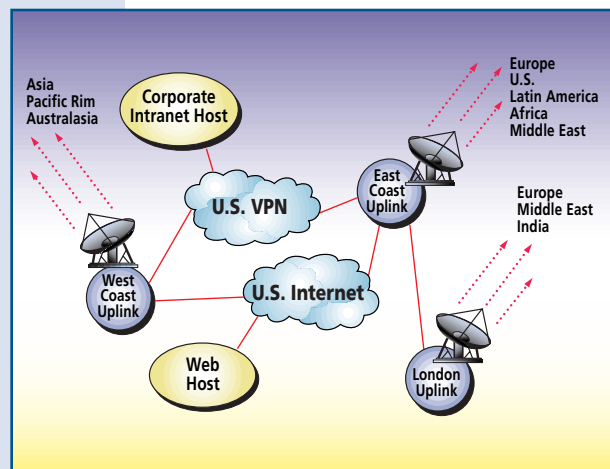

Typical IP Multimedia Application

ON THE COVER

Top: The Long Island International Teleport located at Globecomm System's headquarters. Additional antennas are rooftop mounted.

Bottom: The NetSat Express Network Operations Center, located at The Long Island International Teleport.

We apply these technologies and services to satisfy such applications as:

- Voice networking -- mobile or fixed
- High-bandwidth data networking -- mobile or fixed
- High-bandwidth Internet access -- point-to-point or point-to-multipoint
- Multicast
- Circuit switched networks
- Packet switched networks
- Urban, suburban and rural telephony
- Wireless overlay of existing wireline services
- ISP-to-Internet data connections
- Customer-to-ISP Internet data connections
- Earth station and multi-media teleport operation

Typical Integrated Service NOC and Downlink Options

The Worldwide Enterprise Solutions Network

.....
**Leading-edge telecommunications systems...mission critical networks...
 high-quality, competitively priced satellite earth stations...out-of-this-world
 engineering, down-to-earth service...and exceptional value in everything that
 bears our name. That's Globecomm Systems Inc., the place where superb
 engineering intersects advanced information technology to provide you with
 maximum productivity.**