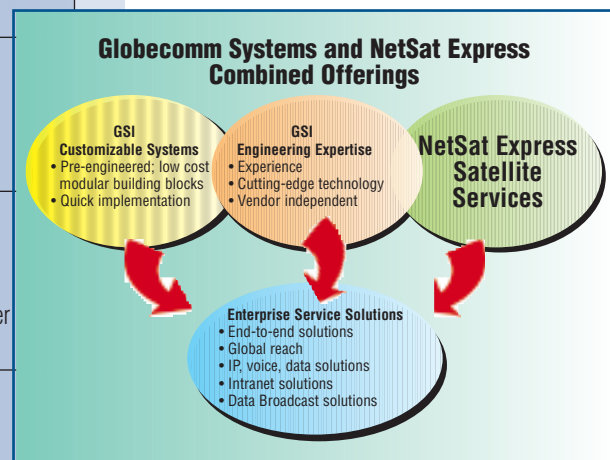

Typical Integrated Service NOC and Downlink Options

The Worldwide Enterprise Solutions Network

.....
**Leading-edge telecommunications systems...mission critical networks...
 high-quality, competitively priced satellite earth stations...out-of-this-world
 engineering, down-to-earth service...and exceptional value in everything that
 bears our name. That's Globecomm Systems Inc., the place where superb
 engineering intersects advanced information technology to provide you with
 maximum productivity.**