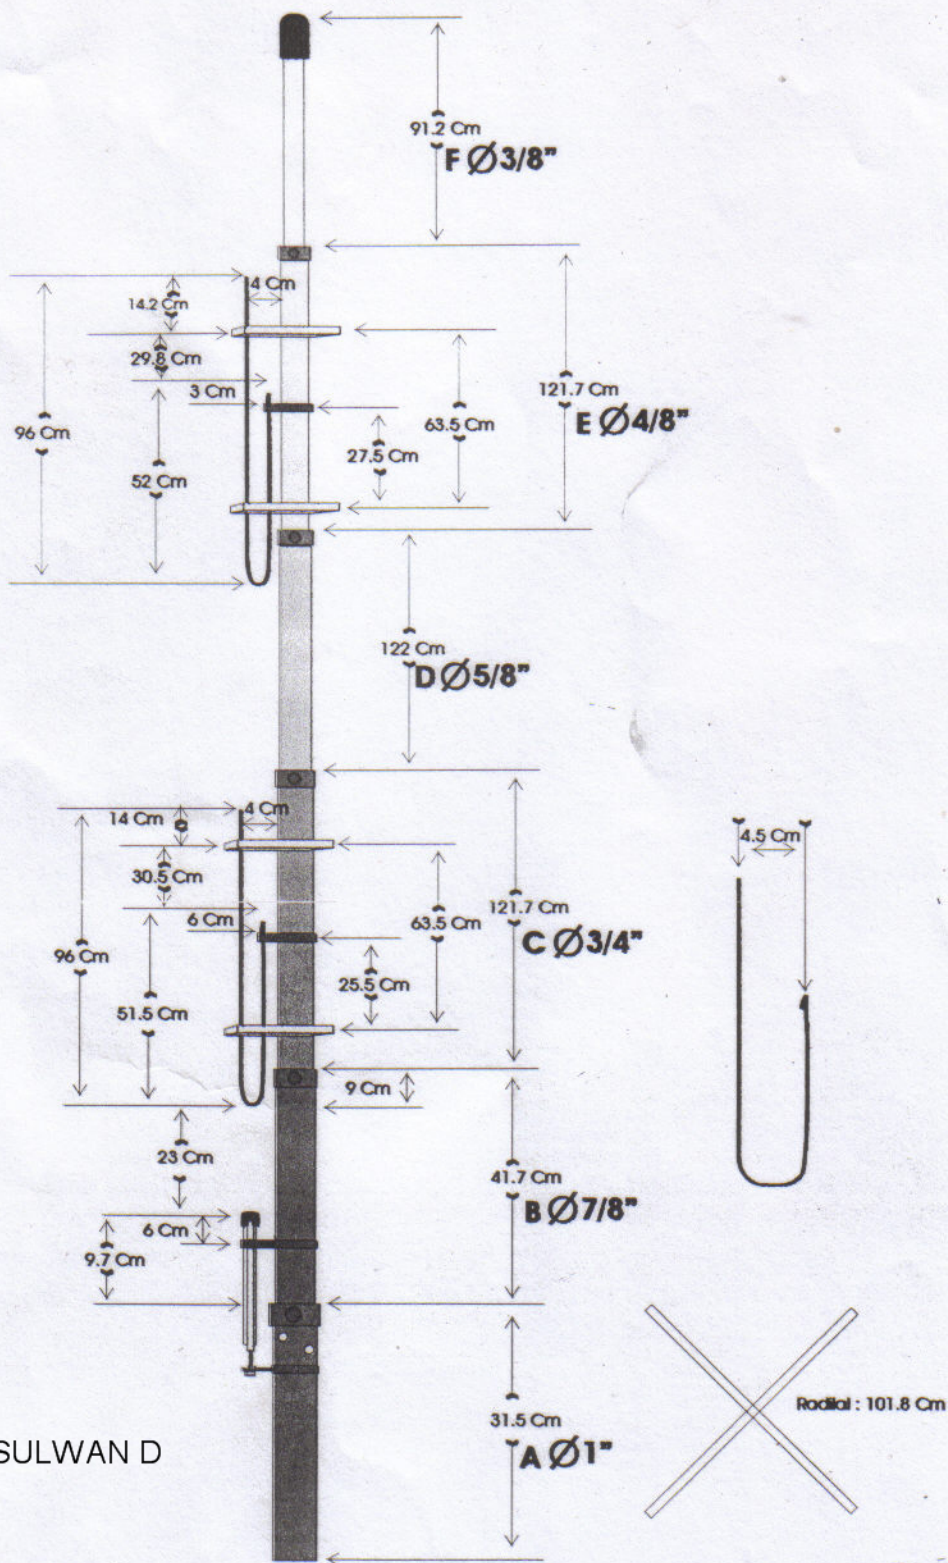

# SUPER TROMBONE ANTENNA

FREQUENCY CENTER : 146 Mhz

YB8EIP - SULWAN D