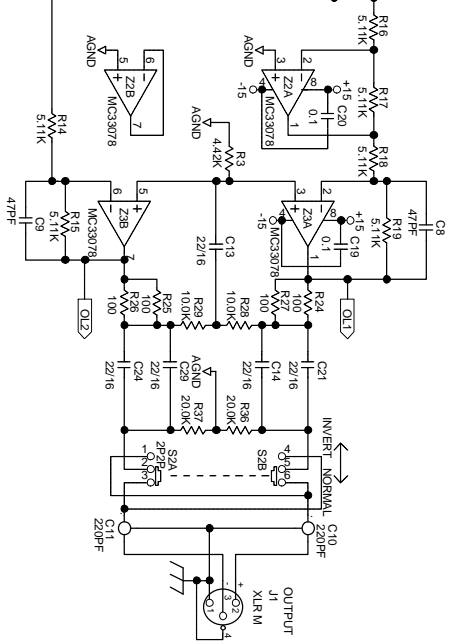

Rane Corp. (425)355-6000

106194 DES MS 1b

ACTION: CHANGED R1 TO 14MM POT SKH 28JUN02

AGNUT REDESIGNING MS 1B  
 CHG Z1 SSM2077P TO INA163  
 ADD D13-16 SL4733 TO ZMM12  
 GRW:WBF:RCHL

**RANE**  
 10802 47th Avenue West  
 Mukilteo WA 98275-5098