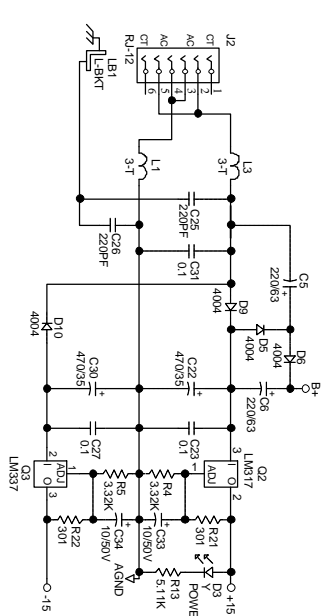

Rane Corp. (425)355-6000

106194 DES MS 1b

ACTION: CHANGED R1 TO 14MM POT SKH 28JUN02

AGNUT REDESIGNING MS 1B  
 CHG Z1 SSM2077P TO INA163  
 ADD D13-16 SL4733 TO ZMM12  
 GRW:WBF:RCHL

**RANE**  
 10802 47th Avenue West  
 Mukilteo WA 98275-5098