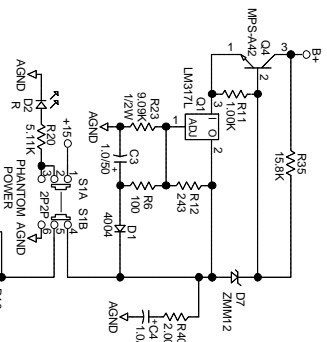

Rane Corp. (425)355-6000

106194 DES MS 1b

ACTION: CHANGED R1 TO 14MM POT SKH 28JUN02

AGNUT REDESIGNING MS 1B  
 CHG Z1 SSM2077P TO INA163  
 ADD D13-16 SL4733 TO ZMM12  
 GRW:WBF:RCHL

**RANE**  
 10802 47th Avenue West  
 Mukilteo WA 98275-5098