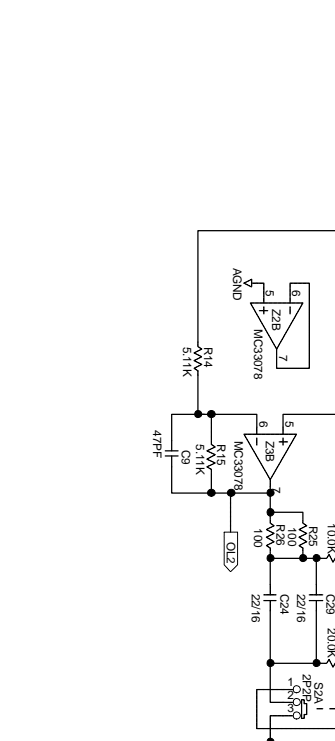

Rane Corp. (425)355-6000

106194 DES MS 1b

ACTION: CHANGED R1 TO 14MM POT SKH 28JUN02

AGNUT REDESIGNING MS 1B  
 CHG Z1 SSM2077P TO INA163  
 ADD D13-16 SL4733 TO ZMM12  
 GRW:WBF:RCHL

**RANE**  
 10802 47th Avenue West  
 Mukilteo WA 98275-5098