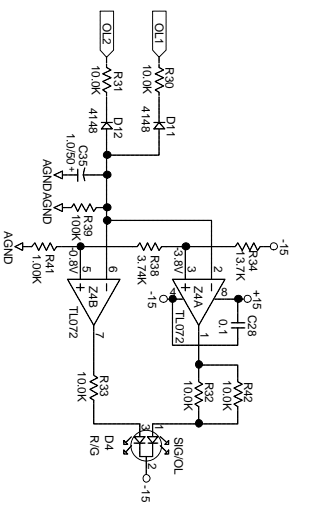

Rane Corp. (425)355-6000

106194 DES MS 1b

ACTION: CHANGED R1 TO 14MM POT SKH 28JUN02

AGNUT REDESIGNING MS 1B  
 CHG Z1 SSM2077P TO INA163  
 ADD D13-16 SL4733 TO ZMM12  
 GRW:WBF:RCHL

**RANE**  
 10802 47th Avenue West  
 Mukilteo WA 98275-5098