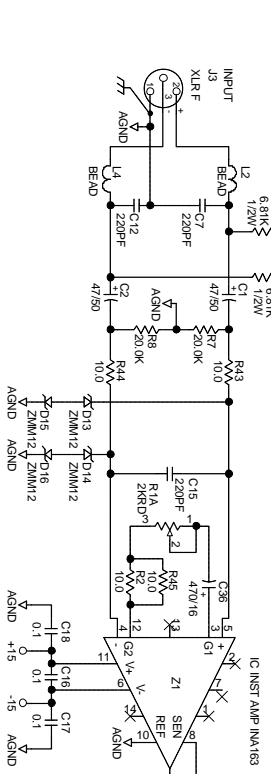

Rane Corp. (425)355-6000

106194 DES MS 1b

ACTION: CHANGED R1 TO 14MM POT SKH 28JUN02

AGNUT REDESIGNING MS 1B  
 CHG Z1 SSM2077P TO INA163  
 ADD D13-16 SL4733 TO ZMM12  
 GRW:WBF:RCHL

**RANE**  
 10802 47th Avenue West  
 Mukilteo WA 98275-5098

MS 1b  
 SHEET  
 1 of 1  
 104486